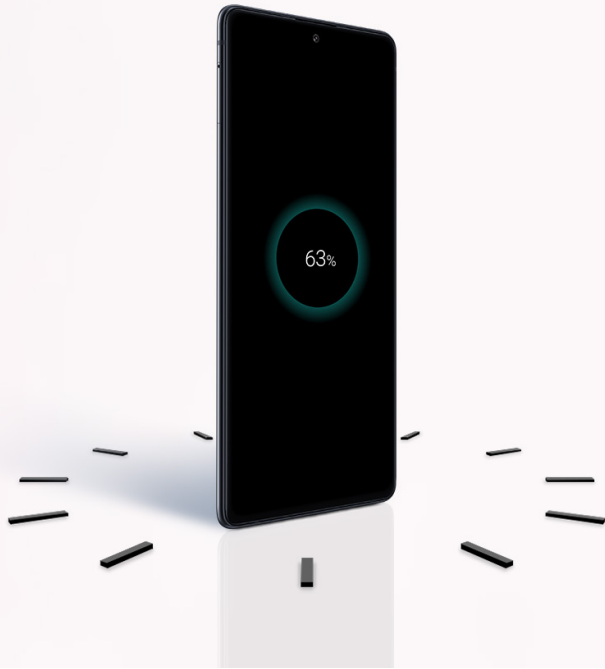

SAMSUNG

Galaxy S10 Lite

Hours of power from minutes of charge.

Charge up quickly with Super Fast Charging,¹ so you can keep moving and have more juice to last you through the day.²

	Battery Capacity²	Fast Charging¹	Talk Time
 Galaxy S10 Lite	4,500 mAh	✓	Up to 49 hours