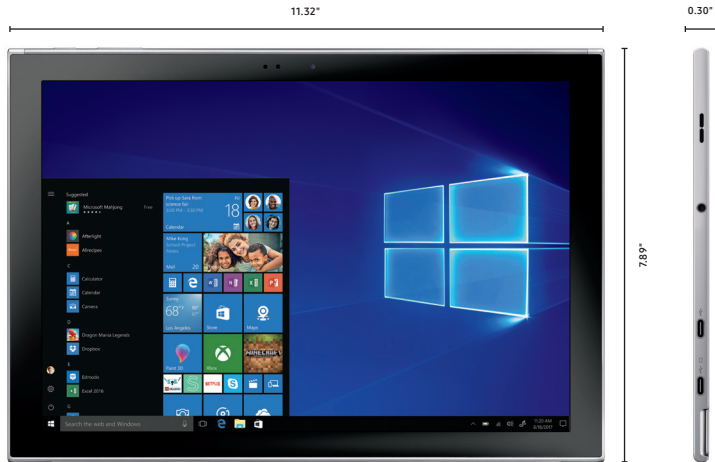

SAMSUNG

Display

12.0" Super AMOLED FHD+
2160 x 1440

Processor

Octa-Core (2.9 GHz Quad + 1.7 GHz Quad)
Qualcomm SDM850 Processor

Camera

8MP rear camera with auto focus
5MP front-facing camera

Memory

4GB RAM + 128GB SSD
Expandable storage via microSD⁴

OS

Windows 10 in S Mode

Battery

6,120 mAh
Up to 20 hours of video playback time¹

Weight

1.75 lb

Ports

USB Type-C x2
microSD
3.5mm

¹With Windows 10 in S mode. Based on laboratory testing. Results may vary. Battery power consumption depends on usage patterns. ²LTE connection requires wireless carrier plan, sold separately. ³Not all devices are compatible with Samsung Flow. For supported devices, please visit <https://www.samsung.com/us/support/owners/app/samsung-flow>. ⁴Memory card sold separately. © 2018 Samsung Electronics America, Inc. Samsung, Galaxy Book2, Samsung Flow, S Pen and Super AMOLED are trademarks of Samsung Electronics Co., Ltd. Other company names and marks mentioned herein are the property of their respective owners and may be trademarks or registered trademarks. Screen images simulated. Appearance of devices may vary. Printed in the U.S.A.